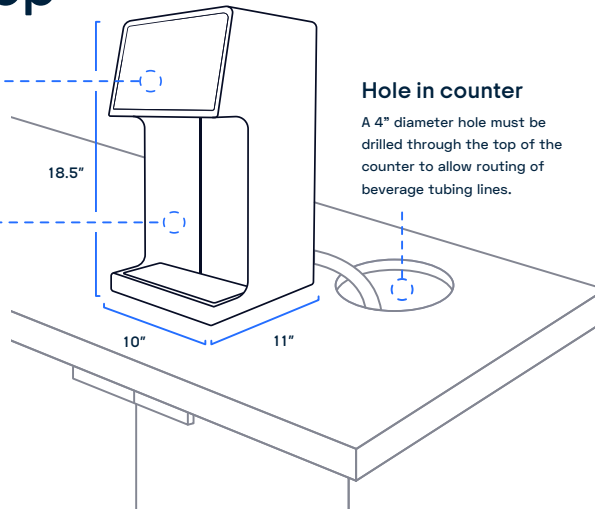

We recommend at least two cabinets

- Cabinet 1: 28" tall, 16" wide, and 24" deep
- Cabinet 2: 28" tall, 18" wide, and 24" deep

Hole in counter

A 4" diameter hole must be drilled through the top of the counter to allow routing of beverage tubing lines.

Water/power supply [within cabinet space]

- Standard 3-prong US 120V electrical outlet, draws less than 9 amps.
- 3/8" outer diameter water line.
- Minimum of 50 psi.