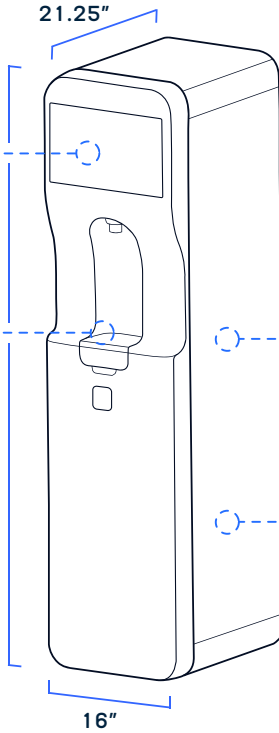

The Standup 2.0

Touchscreen

Our 15.5" touchscreen enables an intuitive and easy way to select, build, and customize your drink. Look out for fun touchscreen surprises and our energy saver mode at night.

Refill station

All bottles within 12" height fit easily into the dispenser area. With our single nozzle design and colorful lighting, filling up is clean and easy.

Touchless dispensing

Control your water dispenser from your phone—no app or configuration required. It's like magic.

Compact footprint

More features in a smaller machine. With our slimmer 16" width design, it can fit into any kitchen.

Easy install

All you need is a standard 3 prong US 115v electrical outlet and 1/4" outer diameter water line.

The Countertop

Touchscreen

Our 10" touchscreen enables an intuitive and easy way to select and customize your drink.

Touchless dispensing

Control your water dispenser from your phone—no app or configuration required. It's like magic.

Refill station

All bottles within 10" height fit easily into the dispenser area. With our single nozzle design, filling up is clean and easy.