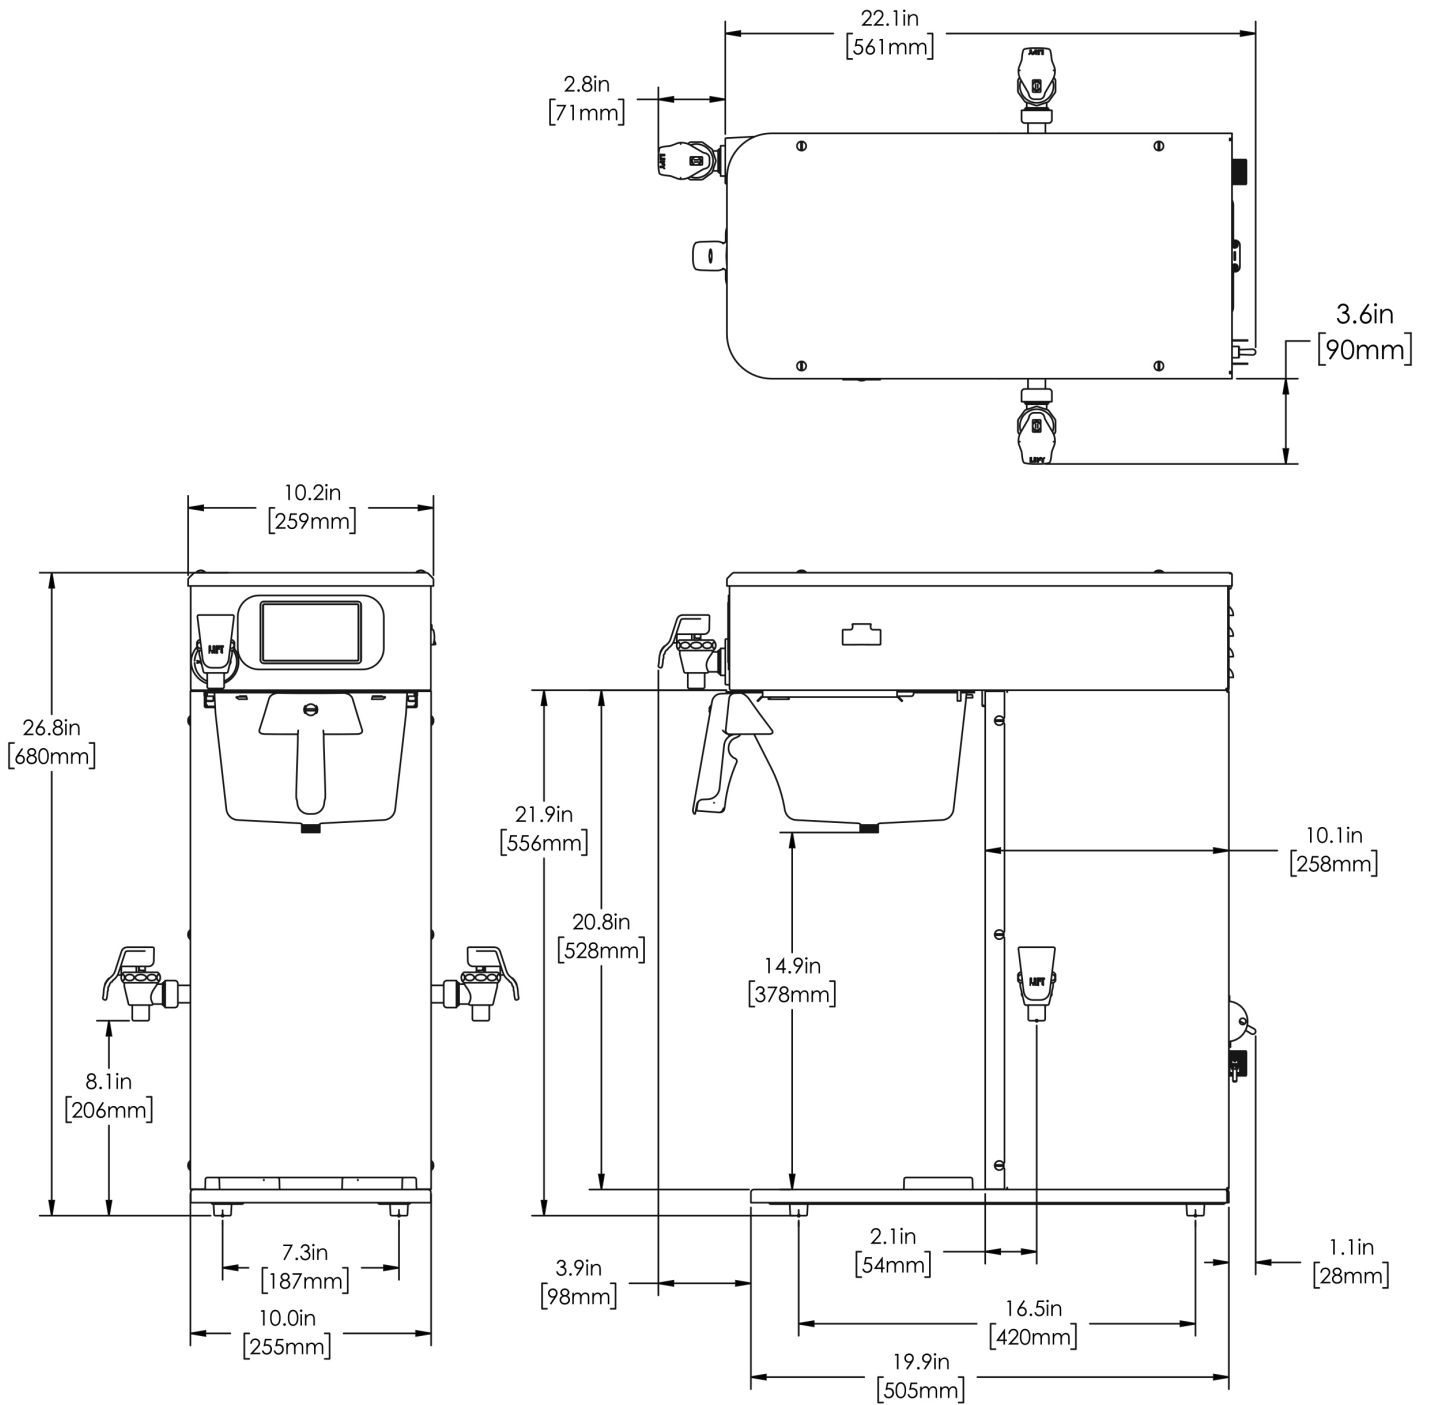

Last Updated:  
05/14/2021

	Unit			Shipping				
	Height	Width	Depth	Height	Width	Depth	Weight	Volume
English	26.8 in.	10.2 in.	22.1 in.	34.9 in.	13.3 in.	27.4 in.	53.750 lbs	7.321 ft <sup>3</sup>
Metric	68.1 cm	25.9 cm	56.1 cm	88.6 cm	33.7 cm	69.5 cm	24.381 kgs	0.207 m <sup>3</sup>